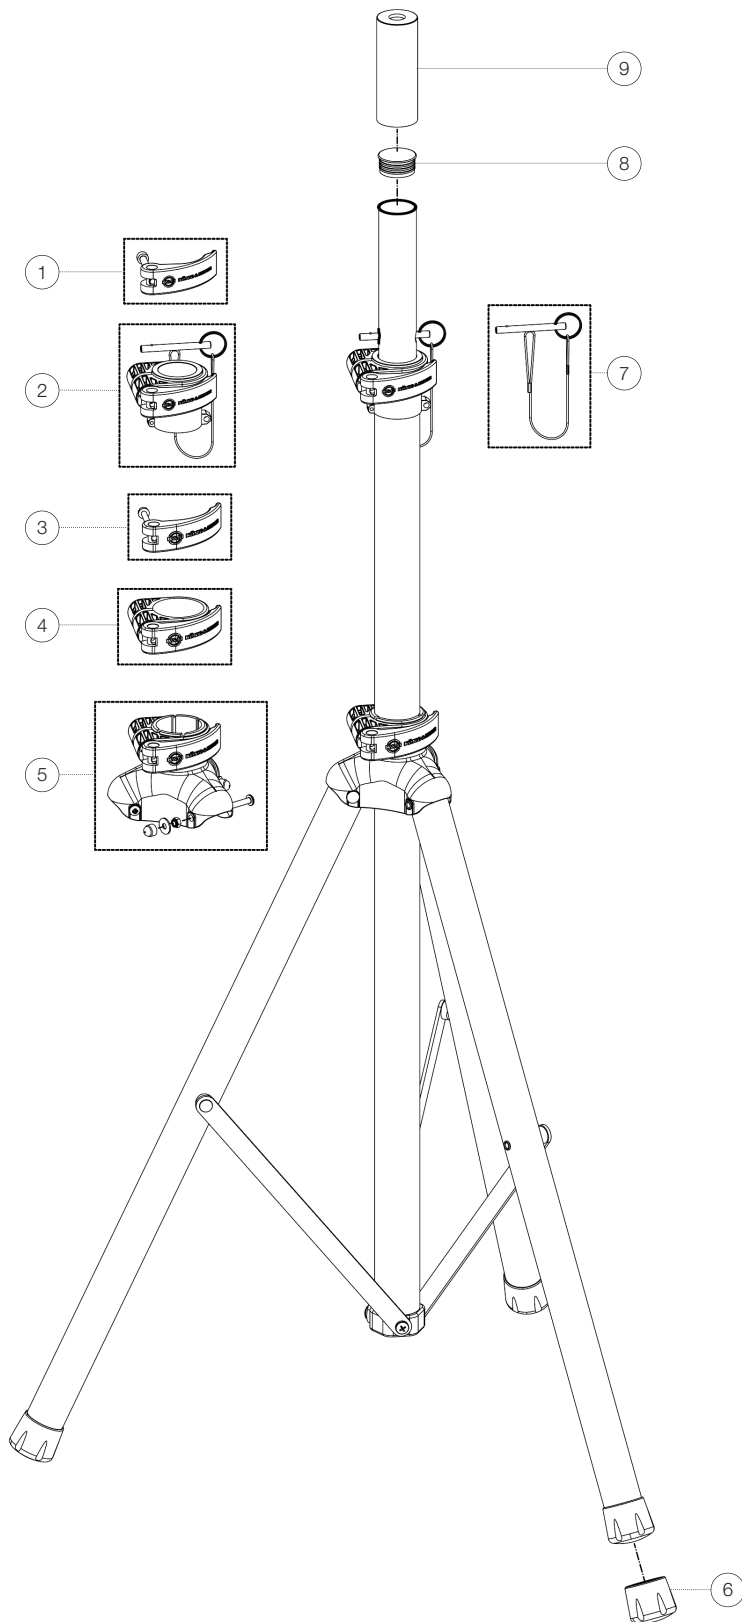

Spare parts list

21450 Speaker stand

21450-000-55 - black

*Rev02

Position	Description	Article No.	Quantity
1	Clamping lever with screw M6 x 55 mm	3-00-000-143	1
2	Upper clamp with locking pin, cord and ring complete	3-21450-0004	1
3	Clamping lever large with screw M6 x 63 mm	3-21450-0003	1
4	Clamping ring complete	3-21450-0008	1
5	Clamp large complete with 3 screws	3-21450-0009	1
6	End cap	3-21450-0002	3
7	Safety pin with cord and ring	03-22-674-00	1
8	End cap for extension tube	3-21450-0005	1
9	Adapter sleeve	21326-000-55	1