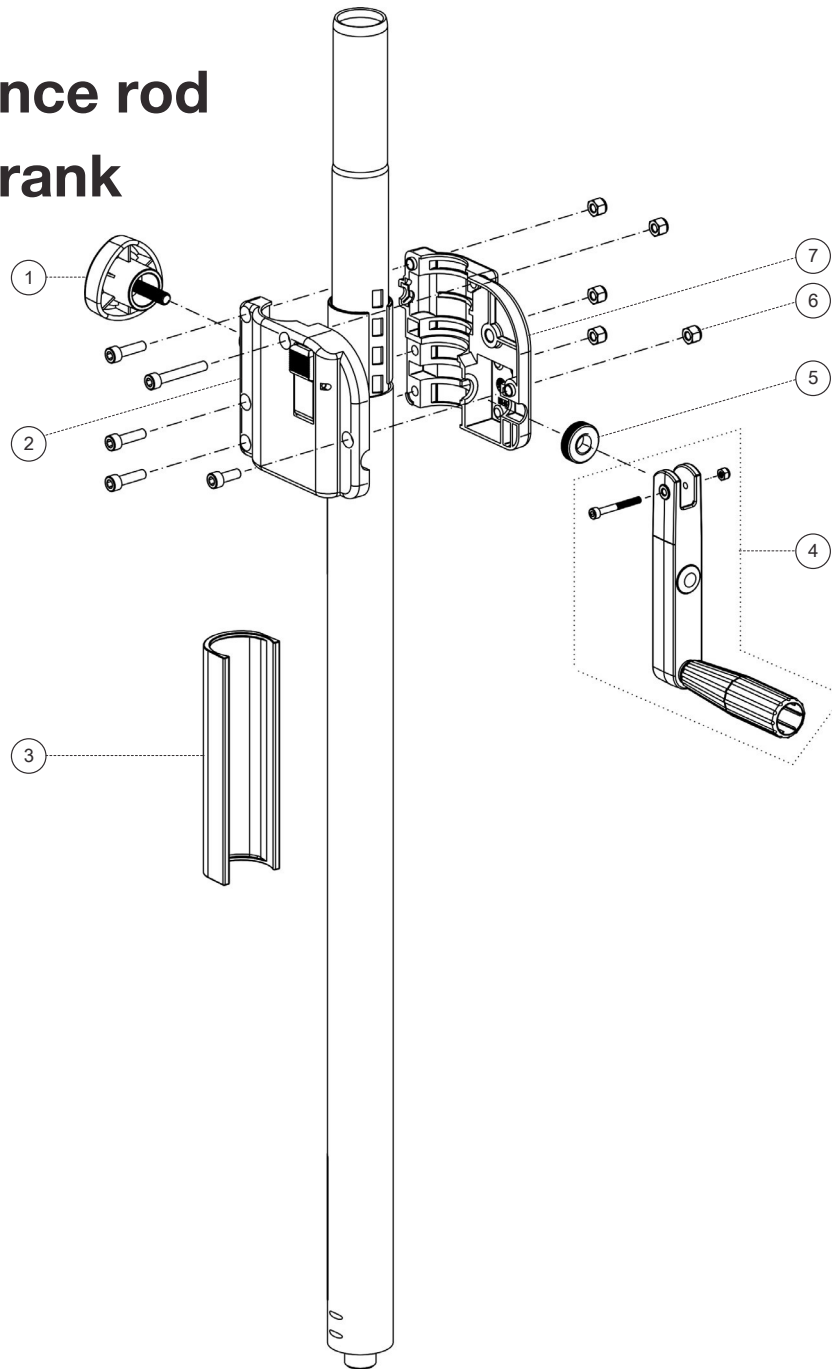

Spare parts list

21339 Distance rod with hand crank

21339-000-55 - black

*Rev 05

Position	Description	Article No.	Quantity
1	Clamping screw with logo M8 x 16/33 mm	01-82-763-55	1
2	Housing half shell left complete	6-21300-13-55	1
3	Clamp collar	01-86-931-55	1
4	Hand crank complete	21303-000-55	1
5	Clamping disk	01-06-450-25	1
6	Screws/nuts M6 on crankcase	3-00-000-015	1
7	Housing half shell right	02-41-752-55	1