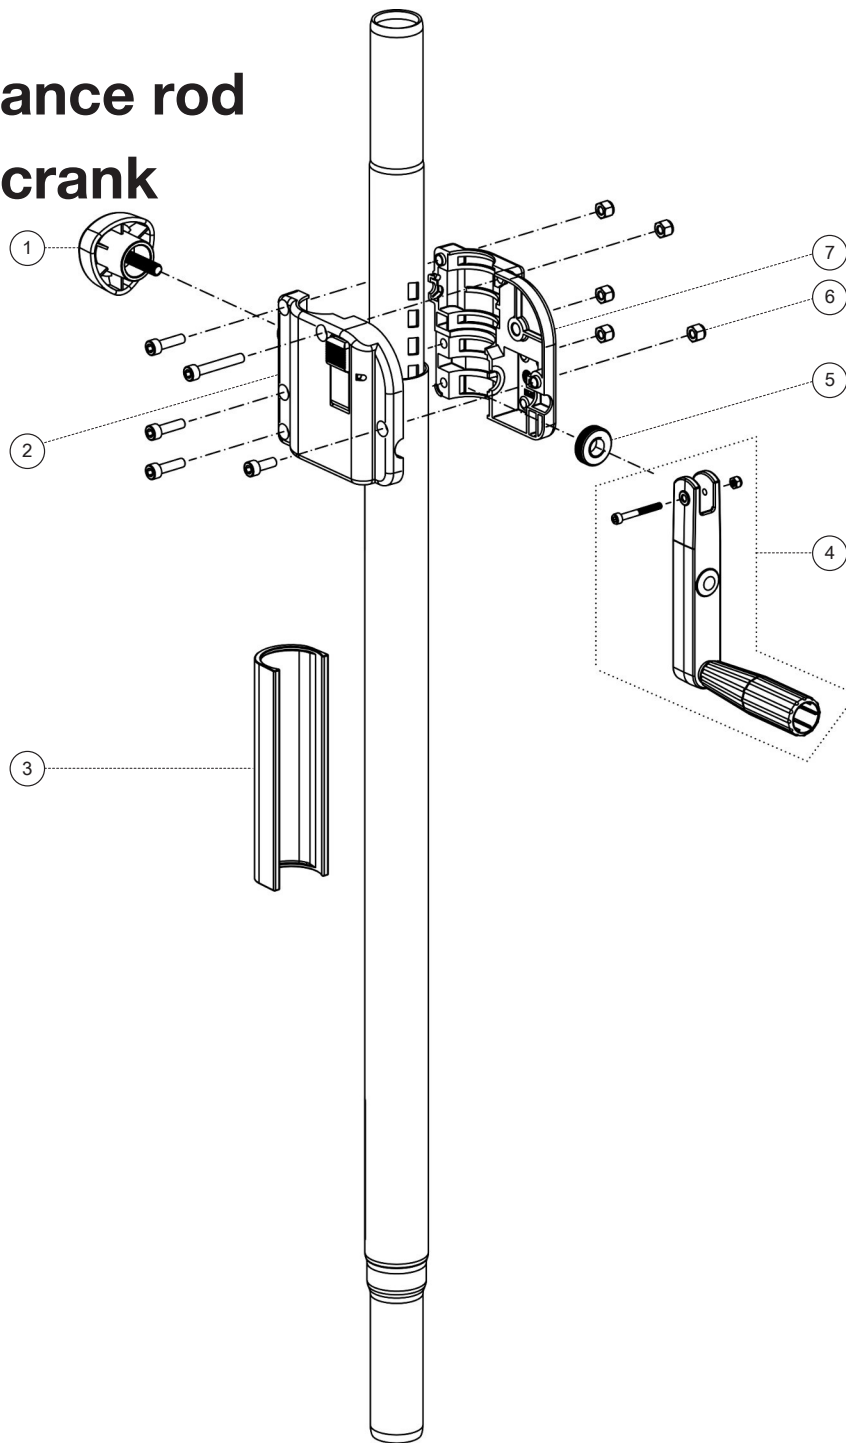

Spare parts list

21338 Distance rod with hand crank

21338-000-55 - black

*Rev 04

Position	Description	Article No.	Quantity
1	Clamping screw with logo M8 x 16/33 mm	01-82-763-55	1
2	Housing half shell left complete	6-21300-13-55	1
3	Clamp collar	01-86-931-55	1
4	Hand crank complete	21303-000-55	1
5	Clamping disk	01-06-450-25	1
6	Screws/nuts M6 on crankcase	3-00-000-015	1
7	Housing half shell right	02-41-752-55	1