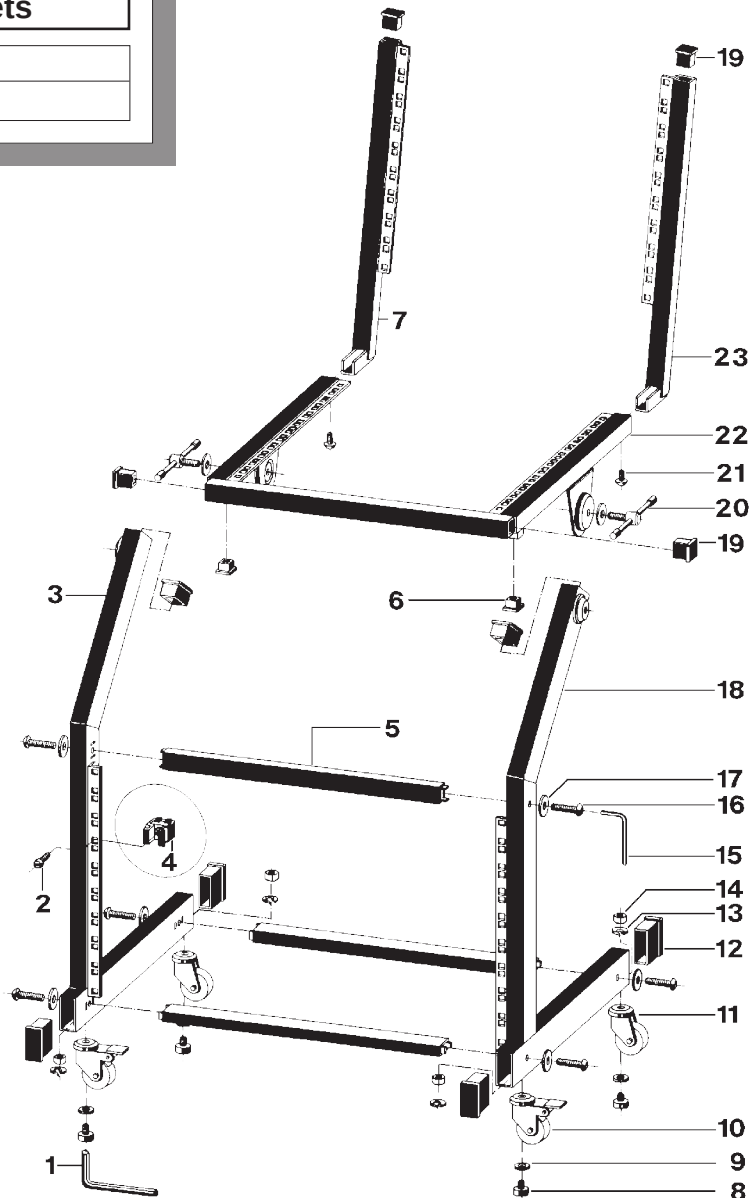

**42020 19" Adjustable Rack Wagon**  
**42021 19" Extender Brackets**

42020.000.55 black

42021.000.55 black

pos.	description	art.-no.	qty
1	allen wrench SW6	03.22.897.00	1
2	fastening screws	03.05.361.15	48
3	left side frame	5.42020.2.55	1
4	clip nuts M5	03.08.270.00	48
5	connector brace	5.28200.3.55	3
6	plastic end cap 25 x 25 mm	<a href="#">03.20.750.55</a>	2
7	left extender bracket	5.42021.2.55	1
8	socket head screw M8 x 16 mm	<a href="#">03.02.320.25</a>	4
9	washer	<a href="#">03.11.520.01</a>	4
10	caster with brake	<a href="#">03.25.180.00</a>	2
11	caster without brake	<a href="#">03.25.181.00</a>	2
12	plastic rectangular end cap	03.20.910.55	6
13	lock washer	03.12.220.00	4
14	lock nut M8	03.08.445.29	4
15	allen wrench SW5	03.22.896.00	1
16	roundhead socket screw	<a href="#">03.03.710.00</a>	6
17	washer	01.49.025.15	8
18	right side frame	5.42020.1.55	1
19	plastic end cap 30 x 30 mm	<a href="#">03.20.790.55</a>	4
20	T handle screws	7.420.200155	2
21	roundhead socket screw M8 x 12 mm	03.03.610.25	2
22	upper frame mounting bracket	5.42020.3.55	1
23	right extender bracket	5.42021.1.55	1