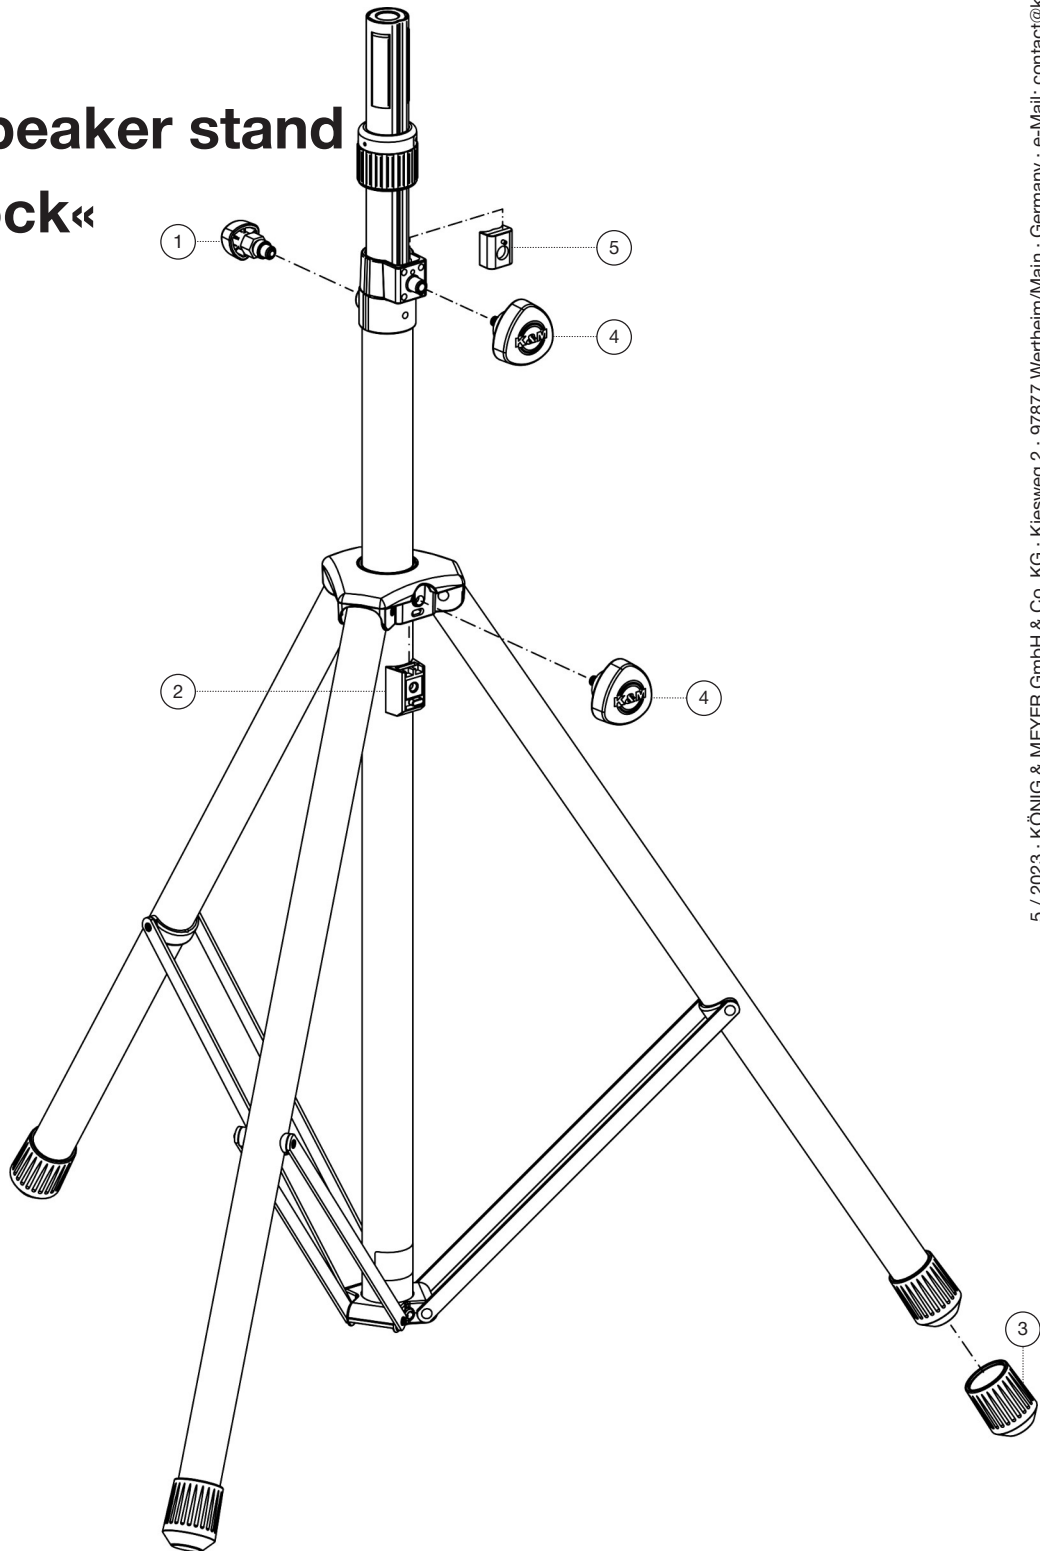

Spare parts list

21467 Speaker stand »Ring Lock«

21467-000-55 - black

*Rev 02

Position	Description	Article No.	Quantity
1	Spring-loaded bolt complete	6-21460-5-00	1
2	Clamping element with pin R21	6-86735-1-55	1
3	End cap	01-84-935-55	3
4	Clamping screw with logo M8 x 16/33 mm	01-82-763-55	2
5	Clamping element with slot R17	6-86710-1-55	1