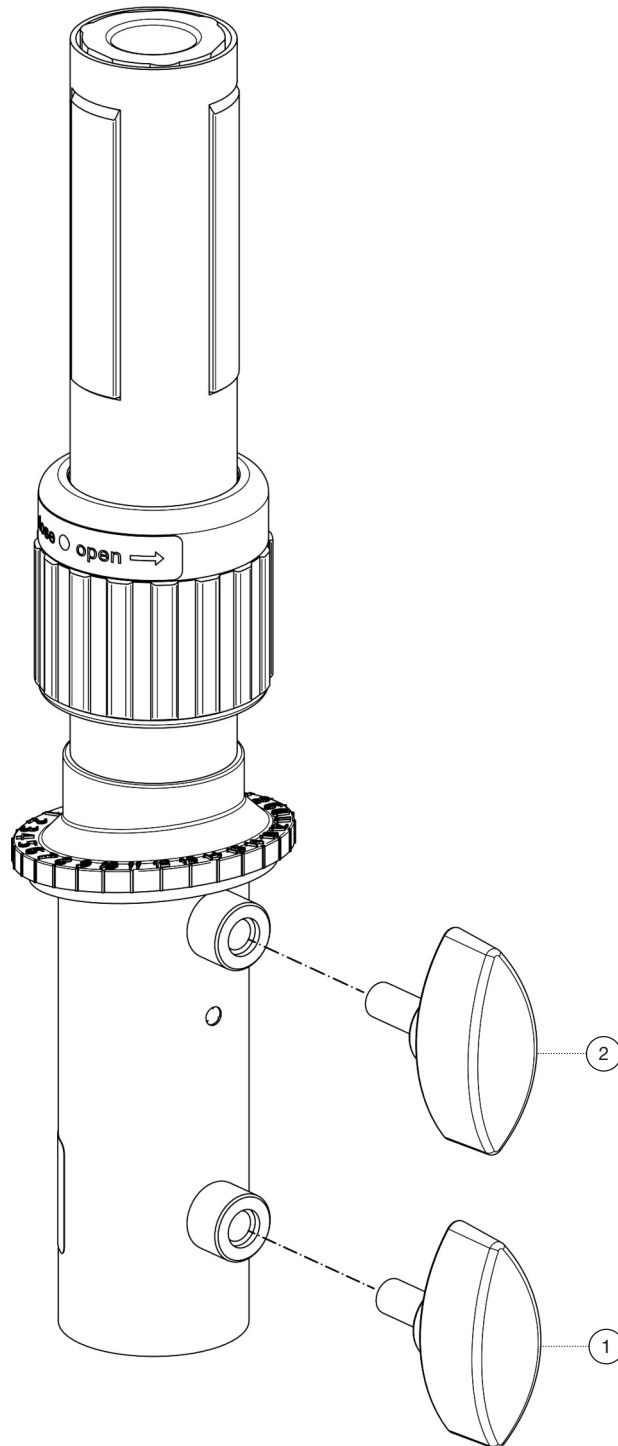

Spare parts list

# 19674 Speaker tilt connector »Ring Lock«

19674-000-55 - black

\*Rev 01

Position	Description	Article No.	Quantity
1	Clamping screw M8 x 18 mm	<a href="#">01-83-822-55</a>	1
2	Clamping screw M8 x 23 mm	01-83-825-55	1