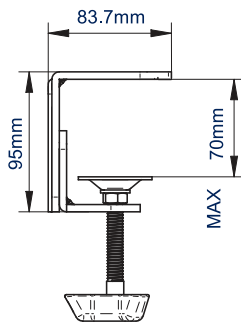

per screen fullmotionmounts

Cable management is integrated throughout the mount for a neat and tidy installation

Supplied with a desk clamp that can attach either to the rear or side of a desk or through a grommet hole

Full motion adjustability allows easy screen positioning for the perfect display

Quick and easy 'hook-on' installation

FRONT VIEW

SIDE VIEW

SIDE VIEW - GROMMET

SIDE VIEW - DESK CLAMP

FRONT VIEW - INTERFACE

TOP VIEW - BASE