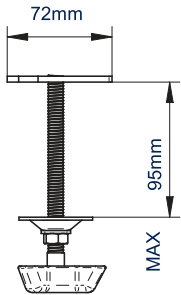

Full motion adjustability allows easy screen positioning for the perfect display

Quick and easy 'hook-on' installation

FRONT VIEW

SIDE VIEW

SIDE VIEW - GROMMET

SIDE VIEW - DESK CLAMP

FRONT VIEW - INTERFACE

TOP VIEW - BASE

PACKING INFORMATION

COLOUR:	ORDER REF:	EAN CODE:	MASTER CARTON QTY:	INNER CARTON QTY:	MASTER CARTON WEIGHT:	MASTER CARTON CUBE:
Black	BT7384/B	5019318752384	2	0	14.5kg	0.083cbm

ACCESSORIES & RELATED PRODUCTS