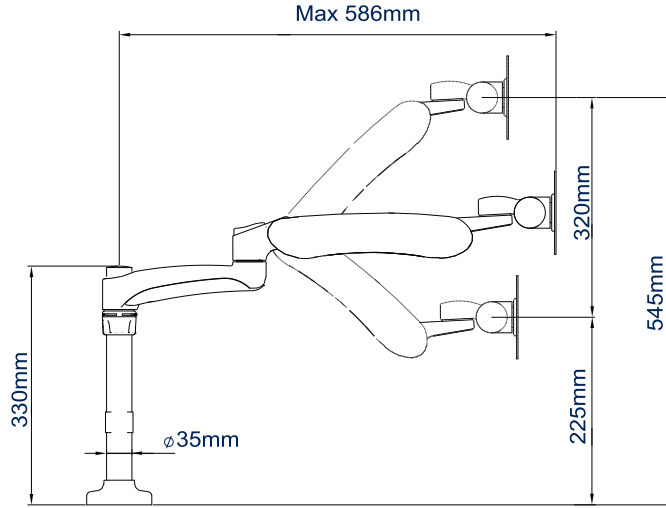

SPECIFICATION

Recommended screen size	up to 28"
Max load	9kg per screen
VESA® compatibility	75 x 75 & 100 x 100
Tilt	+ 65°/- 90°
Swivel	360° at pole & arm pivot, 180° at interface
Screen rotation	360°
Max extension	586mm
Colour	Black

per screen fullmotionmounts

Cable management is integrated throughout the mount for a neat and tidy installation

Supplied with a desk clamp that can attach either to the rear or side of a desk or through a grommet hole

Full motion adjustability allows easy screen positioning for the perfect display

Quick and easy 'hook-on' installation

FRONT VIEW

SIDE VIEW

SIDE VIEW - GROMMET

SIDE VIEW - DESK CLAMP

FRONT VIEW - INTERFACE

TOP VIEW - BASE

PACKING INFORMATION

COLOUR:	ORDER REF:	EAN CODE:	MASTER CARTON QTY:	INNER CARTON QTY:	MASTER CARTON WEIGHT:	MASTER CARTON CUBE:
Black	BT7384/B	5019318752384	2	0	14.5kg	0.083cbm

ACCESSORIES & RELATED PRODUCTS