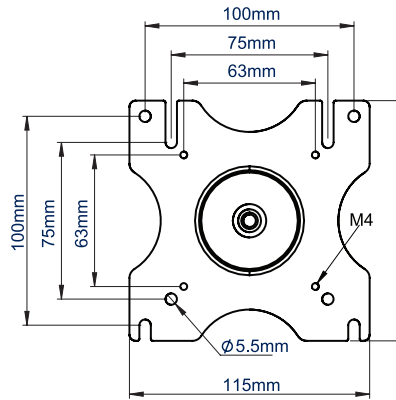

SPECIFICATION

Recommended screen size	up to 28"
Max load	9kg per screen
VESA® compatibility	75 x 75 & 100 x 100
Tilt	+ 65°/- 90°
Swivel	360° at pole & arm pivot, 180° at interface
Screen rotation	360°
Max extension	586mm
Colour	Black

Full motion adjustability allows easy screen positioning for the perfect display

Quick and easy 'hook-on' installation

FRONT VIEW

SIDE VIEW

SIDE VIEW - GROMMET

SIDE VIEW - DESK CLAMP

FRONT VIEW - INTERFACE

TOP VIEW - BASE

PACKING INFORMATION

COLOUR:	ORDER REF:	EAN CODE:	MASTER CARTON QTY:	INNER CARTON QTY:	MASTER CARTON WEIGHT:	MASTER CARTON CUBE:
Black	BT7384/B	5019318752384	2	0	14.5kg	0.083cbm

ACCESSORIES & RELATED PRODUCTS