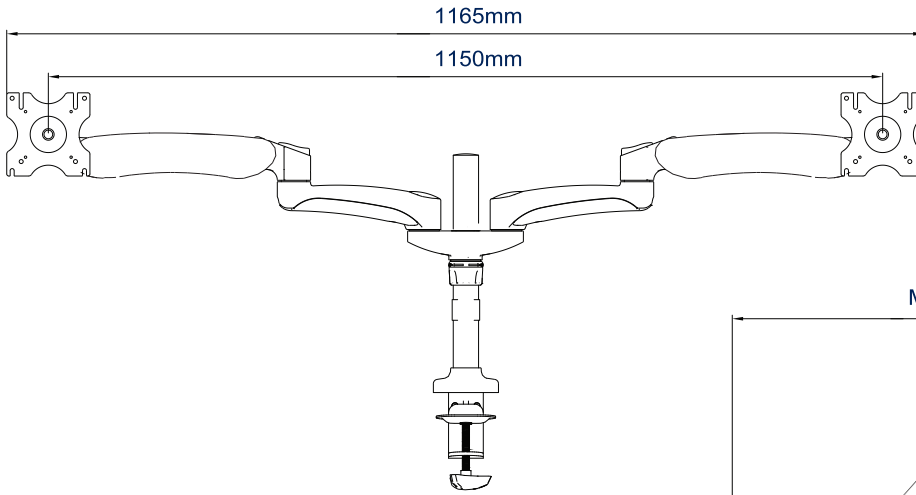

SPECIFICATION

Recommended screen size	up to 28"
Max load	9kg per screen
VESA® compatibility	75 x 75 & 100 x 100
Tilt	+ 65°/- 90°
Swivel	360° at pole & arm pivot, 180° at interface
Screen rotation	360°
Max extension	586mm
Colour	Black

per screen fullmotionmounts

Cable management is integrated throughout the mount for a neat and tidy installation

Supplied with a desk clamp that can attach either to the rear or side of a desk or through a grommet hole

Full motion adjustability allows easy screen positioning for the perfect display

Quick and easy 'hook-on' installation

FRONT VIEW

SIDE VIEW

SIDE VIEW - GROMMET

SIDE VIEW - DESK CLAMP

FRONT VIEW - INTERFACE

TOP VIEW - BASE

PACKING INFORMATION

COLOUR:	ORDER REF:	EAN CODE:	MASTER CARTON QTY:	INNER CARTON QTY:	MASTER CARTON WEIGHT:	MASTER CARTON CUBE:
Black	BT7384/B	5019318752384	2	0	14.5kg	0.083cbm

ACCESSORIES & RELATED PRODUCTS