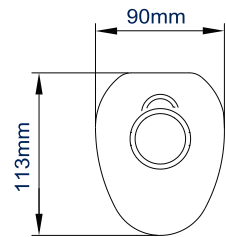

Full motion adjustability allows easy screen positioning for the perfect display

Quick and easy 'hook-on' installation

FRONT VIEW

SIDE VIEW

SIDE VIEW - GROMMET

SIDE VIEW - DESK CLAMP

FRONT VIEW - INTERFACE

TOP VIEW - BASE

PACKING INFORMATION

COLOUR:	ORDER REF:	EAN CODE:	MASTER CARTON QTY:	INNER CARTON QTY:	MASTER CARTON WEIGHT:	MASTER CARTON CUBE:
Black	BT7384/B	5019318752384	2	0	14.5kg	0.083cbm

ACCESSORIES & RELATED PRODUCTS