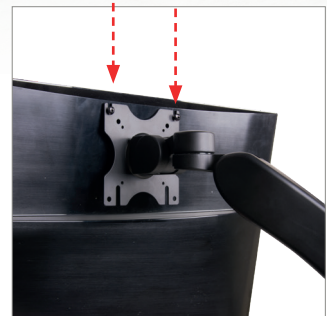

FEATURES

- Designed to mount 2 screens side-by-side
- Dual articulated arm desk mount made from durable aluminium with a powder coated finish
- 3 swivel points, at the pole, arm pivots and interfaces
- Optional insert stoppers lock the extension arms in place
- Easy height adjustment using tool-less locking collar
- Supplied with both a desk clamp and grommet
- Integrated cable management
- Simple 'hook-on' installation with all mounting hardware included

per screen fullmotionmounts

Cable management is integrated throughout the mount for a neat and tidy installation

Supplied with a desk clamp that can attach either to the rear or side of a desk or through a grommet hole

Full motion adjustability allows easy screen positioning for the perfect display

Quick and easy 'hook-on' installation

FRONT VIEW

SIDE VIEW

SIDE VIEW - GROMMET

SIDE VIEW - DESK CLAMP

FRONT VIEW - INTERFACE

TOP VIEW - BASE