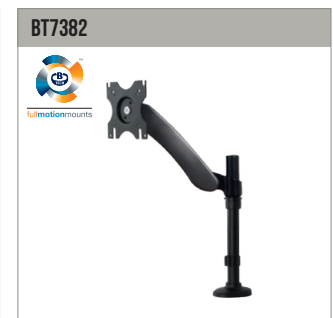

BT7382
Full Motion Single Arm Desk Mount designed for screens up to 28"

© 2016 B-Tech Mounts. All rights reserved. The information in this specification is subject to change without notice. B-Tech Mounts and the B-Tech logo are registered trademarks of B-Tech International Design & Manufacturing Limited. B-Tech accepts no liability for loss or damage caused by improper or unauthorized installation, use, repair or modification of any part of this specification. B-Tech Mounts is a registered trademark of B-Tech International Design & Manufacturing Limited. B-Tech

SS-V2-BT7384-280218